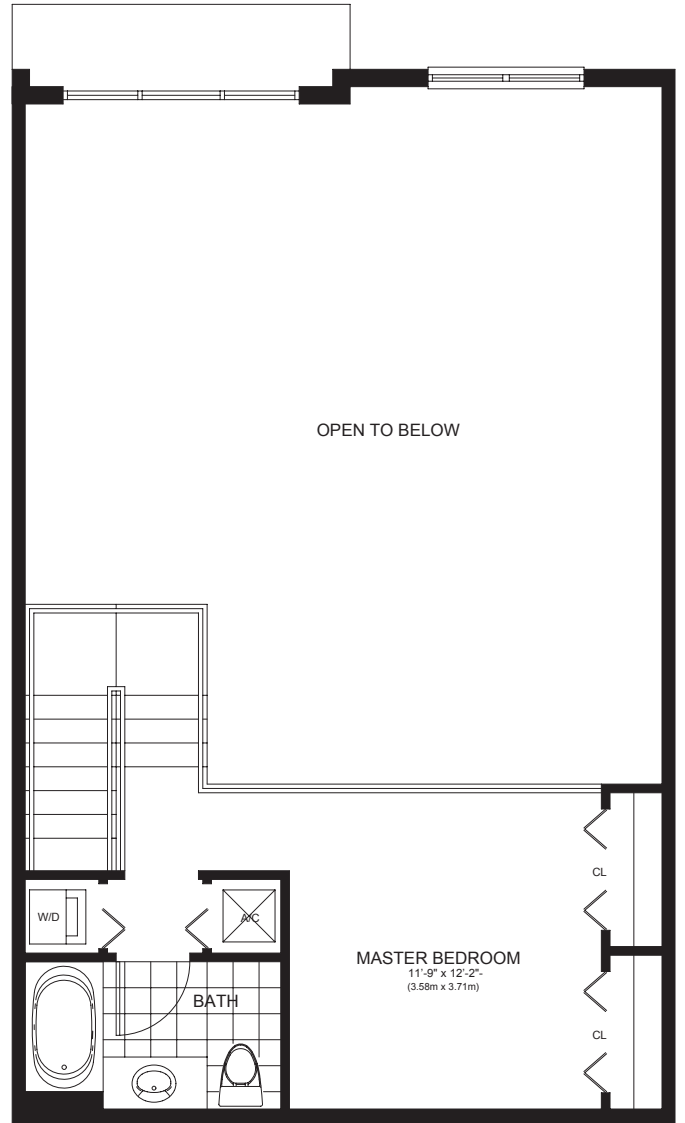

L2

UNIT L2 1 BEDROOM / 1 1/2 BATH

LIVING AREA FROM 1165 sq. ft (108.23 m²)
TO 1172 sq. ft (108.88 m²)

FOR ILLUSTRATION PURPOSE ONLY: Oral representation cannot be relied upon as correctly stating representation of the developer. For correct representations, reference should be made to the documents required by section 718.503, Florida Statutes, to be furnished by developer to buyer or lessee.

Unit square footage may vary depending on the location of the specific unit. Location of doors and structural columns may vary depending on the location of the specific unit